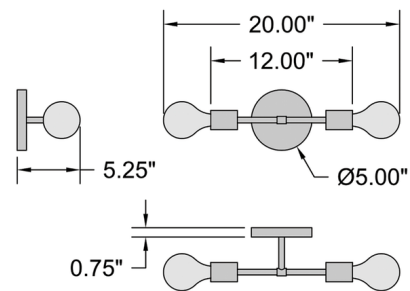

Shown in matte black