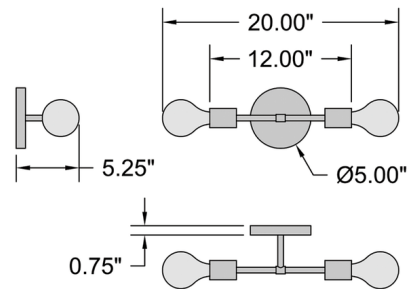

Lightology

lightology.com
866-954-4489
04-22-26

Project: _____

Company: _____

Location: _____ Fixture Type: _____

SPEC #: **ACC1251747**

Approved On: _____ Approved By: _____

Iconic G Wall Sconce

By Access

Description

The Iconic G Wall Sconce adds a sophisticated touch to home interiors with its simple exposed bulb design. Two globe bulbs are supported on a metal rod and backplate, creating a look of modern simplicity that complements a range of spaces from contemporary bedrooms to retro style living areas. Suitable for commercial or residential use. Recommended dimmers: Lutron Maestro CL MACL-153M, Lutron Diva DVCL-153P, Lutron Ariadni/Toggler TGCL-153P, Lutron Skylark S-603PG, Lutron Skylark S-600P-AL, Leviton Decora Sureslide 6674.

Specifications

COLOR	N/A
BODY FINISH	Matte Black
WATTAGE	8W
DIMMER	Standard 120V
DIMENSIONS	20"W x 5"H x 5.25"D
BULB INCLUDED	2 x G25/Medium (E26)/4W/120V LED
COUNTRY OF ORIGIN	China

Technical Information

LAMP LIFE	50000 hours
COLOR RENDERING	90 CRI
LAMP COLOR	2700K
LUMENS/WATT	150.00
LUMINOUS FLUX	600 lumens

Shown in matte black

CLICK TO VIEW PRODUCT

Notes: