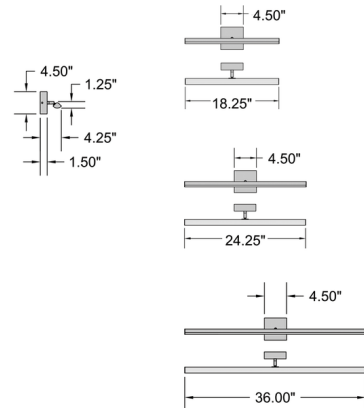

Lightology

lightology.com
866-954-4489
04-21-26

Project: _____

Company: _____

Location: _____ Fixture Type: _____

SPEC #: **ACC1251748**

Approved On: _____ Approved By: _____

Float Bathroom Vanity Light By Access

Description

The understated Float Bathroom Vanity Light embodies modern simplicity in its clean profile and construction, while its integrated LED module with acrylic diffuser casts an even, soft glow ideal for bathrooms and vanity areas. It can also serve as a picture light to highlight your wall art. The head rotates left and right 350 degrees and pivots up and down 90 degrees, allowing precise light direction adjustment. Suitable for commercial or residential use. Recommended dimmers for 18.25 inch fixture: Lutron Diva DVCLV-300P, Lutron Skylark SELV-300P, Lutron Diva DVCL-153P, Lutron Skylark S-600 or S-600P, Leviton Illumatech IPI06. Recommended dimmers for 24.25 and 36 inch fixtures: Lutron Diva DVCLV-300P, Lutron Diva DVCL-153P, Lutron Skylark CL SCL-153 or SCL-153P.

Specifications

COLOR	N/A
BODY FINISH	Matte Black
WATTAGE	8W
DIMMER	Low Voltage Electronic
DIMENSIONS	18.25"W x 4.5"H x 4.25"D
INTEGRATED LED MODULE	1 x LED/8W/120V LED
COUNTRY OF ORIGIN	China

Technical Information

LAMP LIFE	50000 hours
COLOR RENDERING	90 CRI
LAMP COLOR	3000K
LUMENS/WATT	89.38
LUMINOUS FLUX	715 lumens

Shown in matte black

CLICK TO VIEW PRODUCT

Notes: