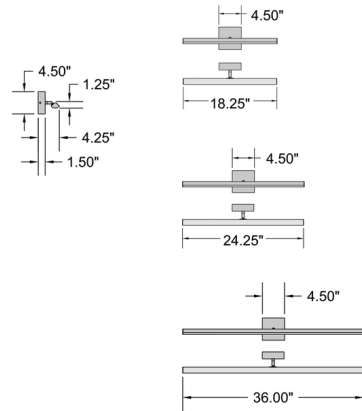

Lightology

lightology.com
866-954-4489
06-08-26

Project: _____

Company: _____

Location: _____ Fixture Type: _____

SPEC #: **ACC1251748**

Approved On: _____ Approved By: _____

Float Bathroom Vanity Light By Access

Description

The understated Float Bathroom Vanity Light embodies modern simplicity in its clean profile and construction, while its integrated LED module with acrylic diffuser casts an even, soft glow ideal for bathrooms and vanity areas. It can also serve as a picture light to highlight your wall art. The head rotates left and right 350 degrees and pivots up and down 90 degrees, allowing precise light direction adjustment. Suitable for commercial or residential use. Recommended dimmers for 18.25 inch fixture: Lutron Diva DVCLV-300P, Lutron Skylark SELV-300P, Lutron Diva DVCL-153P, Lutron Skylark S-600 or S-600P, Leviton Illumatech IPI06. Recommended dimmers for 24.25 and 36 inch fixtures: Lutron Diva DVCLV-300P, Lutron Diva DVCL-153P, Lutron Skylark CL SCL-153 or SCL-153P.

Specifications

COLOR	N/A
BODY FINISH	Matte Black
WATTAGE	8W
DIMMER	Low Voltage Electronic
DIMENSIONS	18.25"W x 4.5"H x 4.25"D
INTEGRATED LED MODULE	1 x LED/8W/120V LED
COUNTRY OF ORIGIN	China

Technical Information

LAMP LIFE	50000 hours
COLOR RENDERING	90 CRI
LAMP COLOR	3000K
LUMENS/WATT	89.38
LUMINOUS FLUX	715 lumens

Shown in matte black

CLICK TO VIEW PRODUCT

Notes: