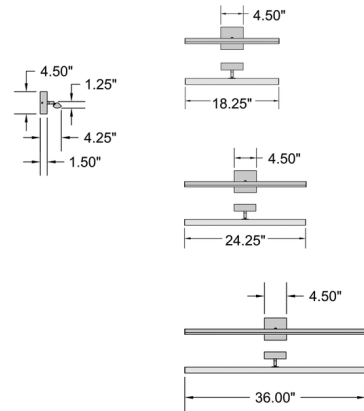

Lightology

lightology.com
866-954-4489
06-08-26

Project: _____

Company: _____

Location: _____ Fixture Type: _____

SPEC #: **ACC1251748**

Approved On: _____ Approved By: _____

Float Bathroom Vanity Light By Access

Description

The understated Float Bathroom Vanity Light embodies modern simplicity in its clean profile and construction, while its integrated LED module with acrylic diffuser casts an even, soft glow ideal for bathrooms and vanity areas. It can also serve as a picture light to highlight your wall art. The head rotates left and right 350 degrees and pivots up and down 90 degrees, allowing precise light direction adjustment. Suitable for commercial or residential use. Recommended dimmers for 18.25 inch fixture: Lutron Diva DVCLV-300P, Lutron Skylark SELV-300P, Lutron Diva DVCL-153P, Lutron Skylark S-600 or S-600P, Leviton Illumatech IPI06. Recommended dimmers for 24.25 and 36 inch fixtures: Lutron Diva DVCLV-300P, Lutron Diva DVCL-153P, Lutron Skylark CL SCL-153 or SCL-153P.

Specifications

COLOR	N/A
BODY FINISH	Matte Black
WATTAGE	8W
DIMMER	Low Voltage Electronic
DIMENSIONS	18.25"W x 4.5"H x 4.25"D
INTEGRATED LED MODULE	1 x LED/8W/120V LED
COUNTRY OF ORIGIN	China

Technical Information

LAMP LIFE	50000 hours
COLOR RENDERING	90 CRI
LAMP COLOR	3000K
LUMENS/WATT	89.38
LUMINOUS FLUX	715 lumens

Shown in matte black

CLICK TO VIEW PRODUCT

Notes: