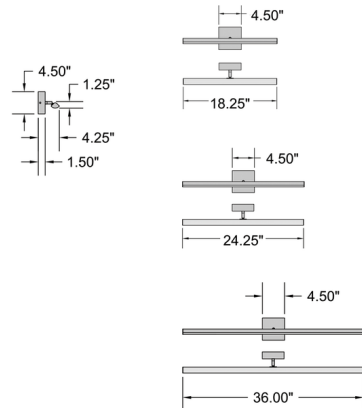

Lightology

lightology.com
866-954-4489
04-22-26

Project: _____

Company: _____

Location: _____ Fixture Type: _____

SPEC #: **ACC1251748**

Approved On: _____ Approved By: _____

Float Bathroom Vanity Light By Access

Description

The understated Float Bathroom Vanity Light embodies modern simplicity in its clean profile and construction, while its integrated LED module with acrylic diffuser casts an even, soft glow ideal for bathrooms and vanity areas. It can also serve as a picture light to highlight your wall art. The head rotates left and right 350 degrees and pivots up and down 90 degrees, allowing precise light direction adjustment. Suitable for commercial or residential use. Recommended dimmers for 18.25 inch fixture: Lutron Diva DVCLV-300P, Lutron Skylark SELV-300P, Lutron Diva DVCL-153P, Lutron Skylark S-600 or S-600P, Leviton Illumatech IPI06. Recommended dimmers for 24.25 and 36 inch fixtures: Lutron Diva DVCLV-300P, Lutron Diva DVCL-153P, Lutron Skylark CL SCL-153 or SCL-153P.

Specifications

COLOR	N/A
BODY FINISH	Matte Black
WATTAGE	8W
DIMMER	Low Voltage Electronic
DIMENSIONS	18.25"W x 4.5"H x 4.25"D
INTEGRATED LED MODULE	1 x LED/8W/120V LED
COUNTRY OF ORIGIN	China

Technical Information

LAMP LIFE	50000 hours
COLOR RENDERING	90 CRI
LAMP COLOR	3000K
LUMENS/WATT	89.38
LUMINOUS FLUX	715 lumens

Shown in matte black

CLICK TO VIEW PRODUCT

Notes: