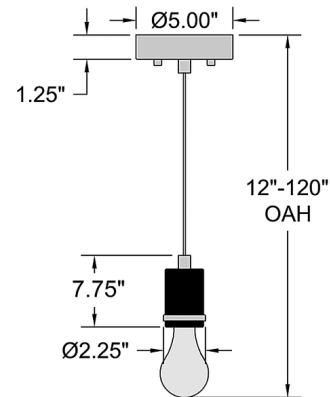

Specifications

COLOR	N/A
BODY FINISH	Brushed Steel
WATTAGE	7W
DIMMER	Standard 120V
DIMENSIONS	2.25"W x 7.75"H
BULB INCLUDED	1 x Edison ST-Shape/Medium (E26)/7W/120V LED
COUNTRY OF ORIGIN	China

Technical Information

LAMP LIFE	50000 hours
COLOR RENDERING	90 CRI
LAMP COLOR	2700K
LUMENS/WATT	85.71
LUMINOUS FLUX	600 lumens

Shown in brushed steel

CLICK TO VIEW PRODUCT

Notes: