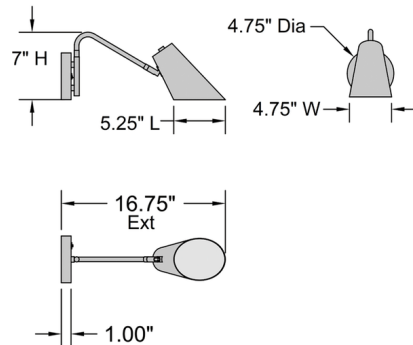

CLICK TO VIEW PRODUCT

Notes: