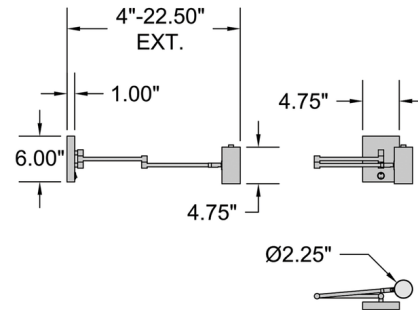

Shown in brushed steel

CLICK TO VIEW PRODUCT

Notes: