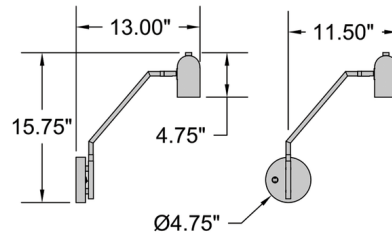

CLICK TO VIEW PRODUCT

Notes: