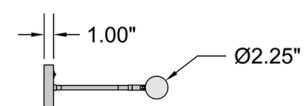

CLICK TO VIEW PRODUCT

Notes: