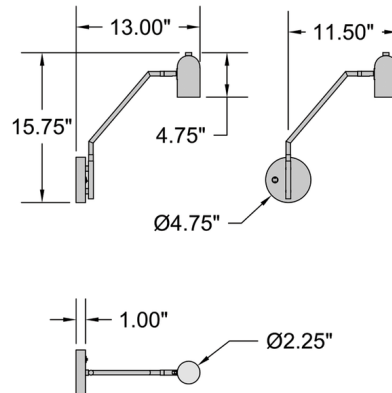

CLICK TO VIEW PRODUCT

Notes: