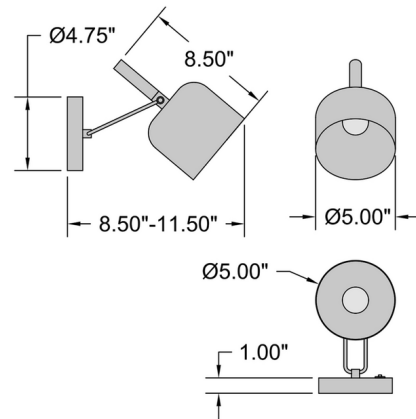

Shown in black / antique brushed brass

CLICK TO VIEW PRODUCT

Notes: