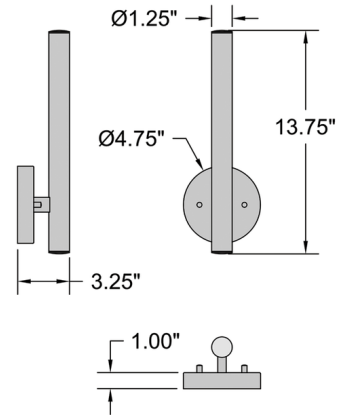

Shown in matte black