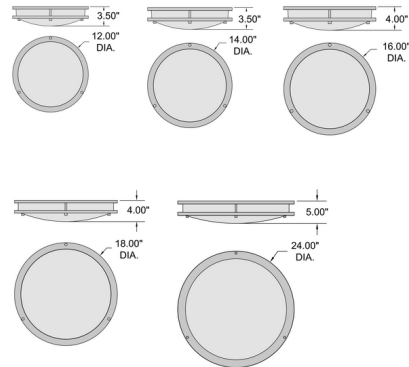

Shown in matte black