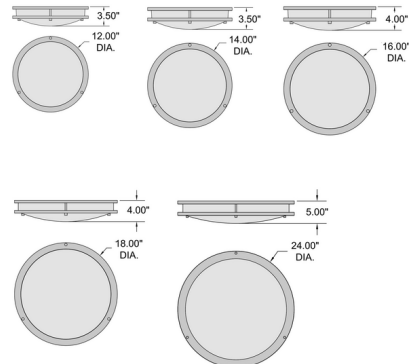

Shown in matte black