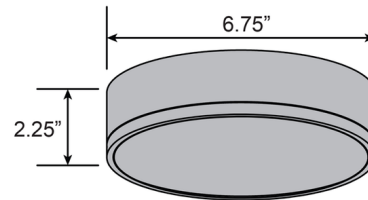

CLICK TO VIEW PRODUCT

Notes: