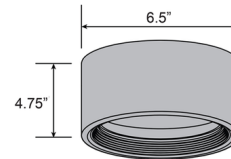

CLICK TO VIEW PRODUCT

Notes: