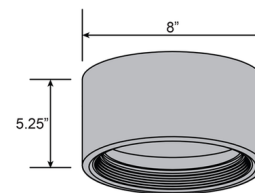

CLICK TO VIEW PRODUCT

Notes: