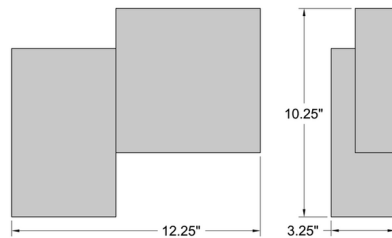

### Specifications

COLOR	N/A
BODY FINISH	Matte Black
WATTAGE	10W
DIMMER	Low Voltage Electronic
DIMENSIONS	12.25"W x 10.25"H x 3.25"D
INTEGRATED LED MODULE	2 x LED/5W/120V LED
COUNTRY OF ORIGIN	China