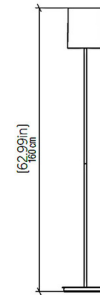

CLICK TO VIEW PRODUCT

Notes: