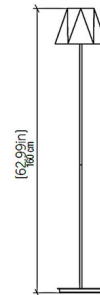

By Accord Iluminacao

Description

The Facet Cone Floor Lamp brings a clean outdoor vibe to your interior space. The smooth steel frame holds a wood veneer, faceted cone shaped shade that casts warm shadows of light across your room. On/Off switch is located on the cord.

Specifications

COLOR N/A
BODY FINISH Imbuia
WATTAGE 25W
DIMMER N/A
DIMENSIONS 11.42"W x 62.99"H
BULB NOT INCLUDED 1 x A19/Medium (E26)/25W/120V LED
COUNTRY OF ORIGIN Brazil

Technical Information

PRODUCT DIMENSIONS Cord: 120"

Shown in imbuia

CLICK TO VIEW PRODUCT

Notes: