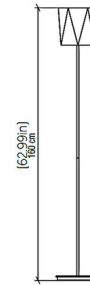

By Accord Iluminacao

Description

The Facet Floor Lamp brings a clean outdoor vibe to your interior space. The smooth steel frame holds a wood veneer, faceted shade that casts warm shadows of light across your room. On/Off switch is located on the cord.

Specifications

COLOR N/A
BODY FINISH Maple
WATTAGE 25W
DIMMER N/A
DIMENSIONS 10.24"W x 62.99"H
BULB NOT INCLUDED 1 x A19/Medium (E26)/25W/120V LED
COUNTRY OF ORIGIN Brazil

Technical Information

PRODUCT DIMENSIONS Cord: 120"

Shown in maple

CLICK TO VIEW PRODUCT

Notes: