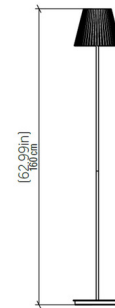

By Accord Iluminacao

Description

The Living Hinges Cone Floor Lamp brings a sleek, contemporary look to your interior space. The intricate Natural Wood Veneer slatted shade adds a hint of the outdoors and casts warm shadows across your room. On/Off switch is located on the cord.

Specifications

COLOR N/A
BODY FINISH Teak
WATTAGE 25W
DIMMER N/A
DIMENSIONS 10.24"W x 62.99"H
BULB NOT INCLUDED 1 x G25/Medium (E26)/25W/120V LED
COUNTRY OF ORIGIN Brazil

Technical Information

PRODUCT DIMENSIONS Cord: 120"

Shown in teak

CLICK TO VIEW PRODUCT

Notes: