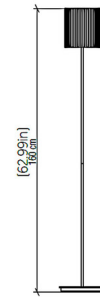

CLICK TO VIEW PRODUCT

Notes: