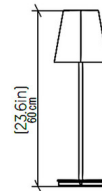

By Accord Iluminacao

Description

The Conical Drum Table Lamp brings a clean outdoor vibe to your interior space. The smooth steel frame holds a slatted wood veneer drum shaped shade that casts warm shadows of light down across your room. On/Off switch is located on the cord.

Shown in teak

Specifications

COLOR	N/A
BODY FINISH	Teak
WATTAGE	25W
DIMMER	N/A
DIMENSIONS	7.09"W x 23.6"H
BULB NOT INCLUDED	1 x A19/Medium (E26)/25W/120V LED
COUNTRY OF ORIGIN	Brazil

Technical Information

PRODUCT DIMENSIONS	Cord: 96"
--------------------	-----------

CLICK TO VIEW PRODUCT

Notes: