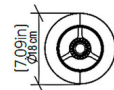

Shown in teak

Specifications

COLOR	N/A
BODY FINISH	Teak
WATTAGE	25W
DIMMER	N/A
DIMENSIONS	7.09"W x 23.6"H
BULB NOT INCLUDED	1 x A19/Medium (E26)/25W/120V LED
COUNTRY OF ORIGIN	Brazil

Technical Information

PRODUCT DIMENSIONS	Cord: 96"
--------------------	-----------

CLICK TO VIEW PRODUCT

Notes: