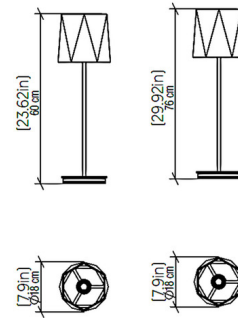

By Accord Iluminacao

Description

The Facet Table Lamp brings a clean outdoor vibe to your interior space. The smooth frame holds a wood veneer, faceted shade that casts warm shadows of light across your room. On/Off switch is located on the cord.

Shown in walnut

Specifications

COLOR	N/A
BODY FINISH	Walnut
WATTAGE	25W
DIMMER	N/A
DIMENSIONS	6.3"W x 23.62"H
BULB NOT INCLUDED	1 x A19/Medium (E26)/25W/120V LED
COUNTRY OF ORIGIN	Brazil

Technical Information

PRODUCT DIMENSIONS Cord: 96"

CLICK TO VIEW PRODUCT

Notes: