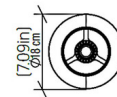

Shown in louro freijo

Specifications

COLOR	N/A
BODY FINISH	Louro Freijo
WATTAGE	25W
DIMMER	N/A
DIMENSIONS	7.09"W x 29.9"H
BULB NOT INCLUDED	1 x A19/Medium (E26)/25W/120V LED
COUNTRY OF ORIGIN	Brazil

Technical Information

PRODUCT DIMENSIONS	Cord: 96"
--------------------	-----------

CLICK TO VIEW PRODUCT

Notes: