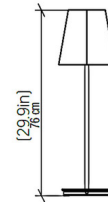

Shown in louro freijo

Specifications

COLOR	N/A
BODY FINISH	Louro Freijo
WATTAGE	25W
DIMMER	N/A
DIMENSIONS	7.09"W x 29.9"H
BULB NOT INCLUDED	1 x A19/Medium (E26)/25W/120V LED
COUNTRY OF ORIGIN	Brazil

Technical Information

PRODUCT DIMENSIONS	Cord: 96"
--------------------	-----------

CLICK TO VIEW PRODUCT

Notes: