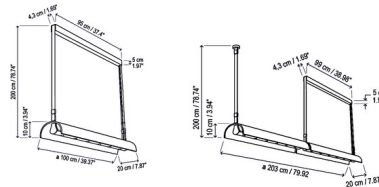

CLICK TO VIEW PRODUCT

Notes: