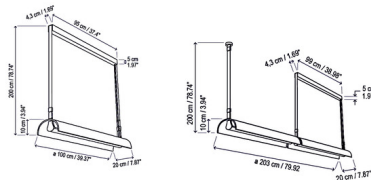

CLICK TO VIEW PRODUCT

Notes: