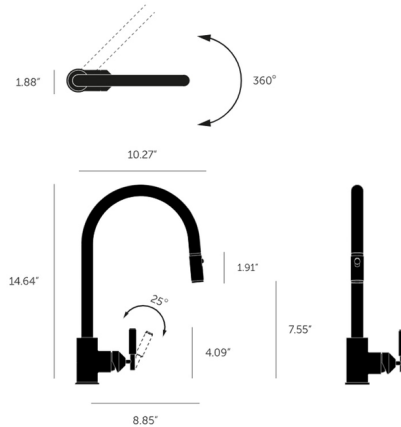

Lightology

lightology.com
866-954-4489
05-24-26

Project: _____

Company: _____

Location: _____ Fixture Type: _____

SPEC #: **BPU1252213**

Approved On: _____ Approved By: _____

Kitchen Faucet With Pull-Out Dual Spray By Buster + Punch

Description

A kitchen faucet with pull-out and dual spray function, mixing warm and cold aerated water. Built from rough-cast and precision-machined solid metal in Italy, it features signature linear or cross knurled lever and matching pull-out nozzle that can be toggled between aerated or a needle spray. The tap is refined by hand and finished with a subtle acid-etched Buster + Punch (B+P) insignia.

Shown in steel

Specifications

COLOR	N/A
BODY FINISH	Steel
WATTAGE	N/A
DIMMER	N/A
DIMENSIONS	10.27\"W x 14.64\"H x 1.88\"D
BULB	N/A

CLICK TO VIEW PRODUCT

Notes: