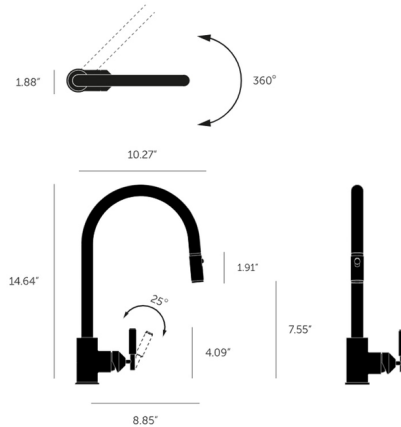

Lightology

lightology.com
866-954-4489
05-24-26

Project: _____

Company: _____

Location: _____ Fixture Type: _____

SPEC #: **BPU1252216**

Approved On: _____ Approved By: _____

Kitchen Faucet With Pull-Out Dual Spray By Buster + Punch

Description

A kitchen faucet with pull-out and dual spray function, mixing warm and cold aerated water. Built from rough-cast and precision-machined solid metal in Italy, it features signature linear or cross knurled lever and matching pull-out nozzle that can be toggled between aerated or a needle spray. The tap is refined by hand and finished with a subtle acid-etched Buster + Punch (B+P) insignia.

Shown in brass

Specifications

COLOR	N/A
BODY FINISH	Brass
WATTAGE	N/A
DIMMER	N/A
DIMENSIONS	10.27"W x 14.64"H x 1.88"D
BULB	N/A

CLICK TO VIEW PRODUCT

Notes: