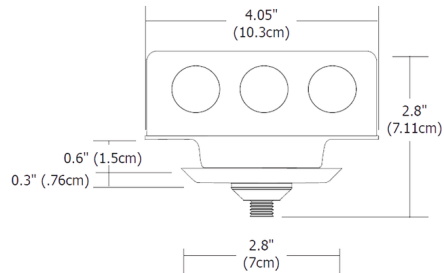

### Description

Fast Jack LED 2 Inch Round Canopy features a single Fast Jack port and mounts to a standard 4 inch electrical box that houses a 60 watt 12VAC LED power supply (included). LED version can also be used with a maximum of 50 watt halogen load per port. Compatible with Lutron Diva, Lutron Skylark, and Legrand electronic low voltage (ELV) dimmers, sold separately.

### Specifications

COLOR	N/A
BODY FINISH	Satin Nickel
WATTAGE	60W
DIMMER	Low Voltage Electronic
DIMENSIONS	2.8"W x 2.8"H
BULB NOT INCLUDED	1 x LED/60W/12V LED

CLICK TO VIEW PRODUCT

Notes: