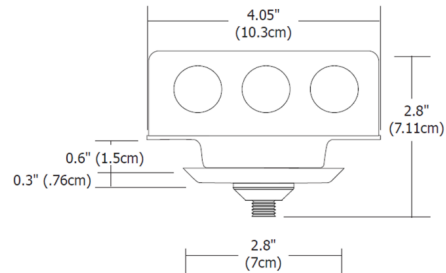

Lightology

lightology.com
866-954-4489
07-11-26

Project: _____

Company: _____

Location: _____ Fixture Type: _____

SPEC #: **EDG125233**

Approved On: _____ Approved By: _____

Fast Jack LED 2 Inch Round Canopy By PureEdge Lighting

Description

Fast Jack LED 2 Inch Round Canopy features a single Fast Jack port and mounts to a standard 4 inch electrical box that houses a 60 watt 12VAC LED power supply (included). LED version can also be used with a maximum of 50 watt halogen load per port. Compatible with Lutron Diva, Lutron Skylark, and Legrand electronic low voltage (ELV) dimmers, sold separately. LIMITED QUANTITIES AVAILABLE

Shown in white

Specifications

COLOR	N/A
BODY FINISH	White
WATTAGE	60W
DIMMER	Low Voltage Electronic
DIMENSIONS	2.8"W x 2.8"H
BULB NOT INCLUDED	LED/60W/12V LED

CLICK TO VIEW PRODUCT

Notes: