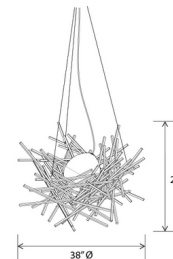

CLICK TO VIEW PRODUCT

Notes: