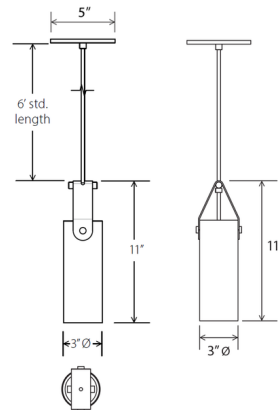

Shown in black / brushed brass

CLICK TO VIEW PRODUCT

Notes: