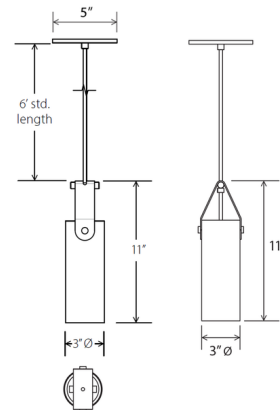

Shown in black / brushed brass

CLICK TO VIEW PRODUCT

Notes: