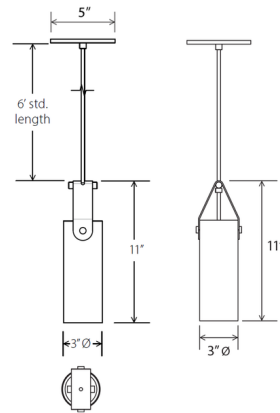

Description

The Spero Pendant packs a distinctive mixed-material aesthetic in its compact form. A wide leather strap is joined to the metal shade by pronounced rivet details, and it hangs from a slim horizontal metal bar attached to the cord. The bottom aperture allows light to shine downward, providing ample illumination while minimizing glare. Use the Spero over a small area or place several over a kitchen island or dining table to bring a touch of both contemporary and rustic styles to the space. The pendant with a Textured White shade has a white canopy and cord, and the other shade colors have a black canopy and cord. The fixtures that include a bulb are TRIAC and ELV dimmable.

Specifications

COLOR Brushed Brass
BODY FINISH Black
WATTAGE 6.5W
DIMMER Low Voltage Electronic
DIMENSIONS 3"W x 11"H
BULB INCLUDED 1 x PAR20/Medium (E26)/6.5W/120V LED
COUNTRY OF ORIGIN United States

Technical Information

BEAM ANGLE 40°
COLOR RENDERING 90 CRI
LAMP COLOR 2700K
LUMENS/WATT 100.00
LUMINOUS FLUX 650 lumens

Shown in black / brushed brass

CLICK TO VIEW PRODUCT

Notes: