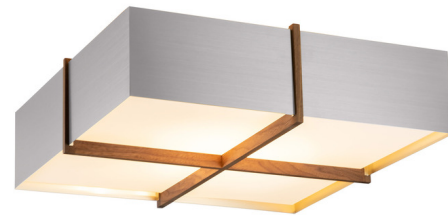

Lightology

lightology.com
866-954-4489
06-04-26

Project: _____
Company: _____
Location: _____ Fixture Type: _____
SPEC #: **CER1252665**
Approved On: _____ Approved By: _____

Veram Ceiling Flush Light By Cerno

Description

The Veram Ceiling Light is highly versatile, able to complement many different environments with its simple yet distinctive grid design composed of a square shade and wooden accent beams. It offers a clean polished aesthetic and casts a bright diffused light, suitable for a range of commercial and residential applications. 120V: TRIAC, ELV, and 0-10V dimmable. 240 and 277V: 0-10V dimmable.

Specifications

COLOR	Brushed Aluminum
BODY FINISH	Dark Stained Walnut
WATTAGE	19.5W
DIMMER	Low Voltage Electronic
DIMENSIONS	18"W x 6.4"H x 18"D
INTEGRATED LED MODULE	1 x LED/19.5W/120-277V LED
COUNTRY OF ORIGIN	United States

Technical Information

COLOR RENDERING	90 CRI
LAMP COLOR	2700K
LUMENS/WATT	86.67
LUMINOUS FLUX	1690 lumens