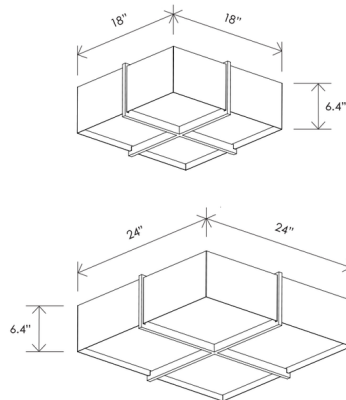

Shown in walnut / brushed aluminum