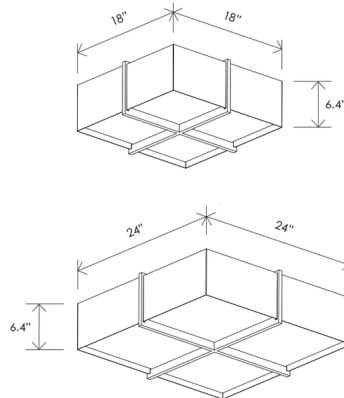

Shown in walnut / matte black

Specifications

COLOR Matte Black
BODY FINISH Walnut
WATTAGE 19.5W
DIMMER Low Voltage Electronic
DIMENSIONS 18"W x 6.4"H x 18"D
INTEGRATED LED MODULE 1 x LED/19.5W/120-277V LED
COUNTRY OF ORIGIN United States