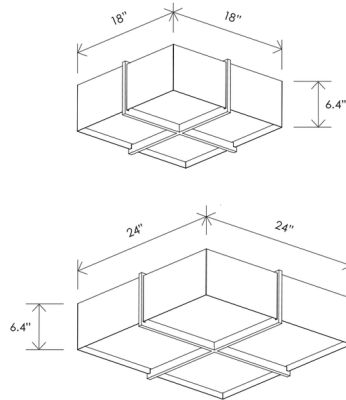

Shown in walnut / matte black

Specifications

COLOR Matte Black
BODY FINISH Walnut
WATTAGE 19.5W
DIMMER Low Voltage Electronic
DIMENSIONS 18"W x 6.4"H x 18"D
INTEGRATED LED MODULE 1 x LED/19.5W/120-277V LED
COUNTRY OF ORIGIN United States