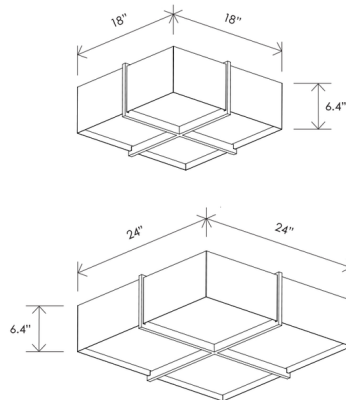

Shown in walnut / brushed aluminum

Specifications

COLOR	Brushed Aluminum
BODY FINISH	Dark Stained Walnut
WATTAGE	19.5W
DIMMER	Low Voltage Electronic
DIMENSIONS	24"W x 6.4"H x 24"D
INTEGRATED LED MODULE	1 x LED/19.5W/120-277V LED
COUNTRY OF ORIGIN	United States