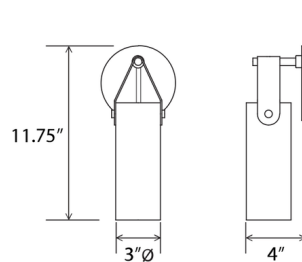

Specifications

COLOR Distressed Brass
BODY FINISH Textured Black
WATTAGE 6.5W
DIMMER Low Voltage Electronic
DIMENSIONS 5"W x 11.75"H x 4"D
BULB INCLUDED 1 x PAR20/Medium (E26)/6.5W/120V LED
COUNTRY OF ORIGIN United States

Technical Information

BEAM ANGLE 40°
COLOR RENDERING 90 CRI
LAMP COLOR 2700K
LUMENS/WATT 100.00
LUMINOUS FLUX 650 lumens

Shown in textured black / distressed brass

CLICK TO VIEW PRODUCT

Notes: