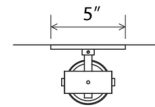

CLICK TO VIEW PRODUCT

Notes: