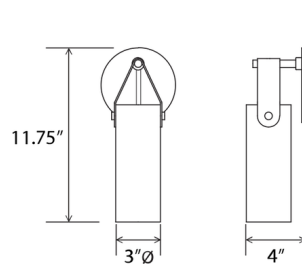

Specifications

COLOR Brushed Brass
BODY FINISH Brushed Brass
WATTAGE 6.5W
DIMMER Low Voltage Electronic
DIMENSIONS 5"W x 11.75"H x 4"D
BULB INCLUDED 1 x PAR20/Medium (E26)/6.5W/120V LED
COUNTRY OF ORIGIN United States

Technical Information

BEAM ANGLE 40°
COLOR RENDERING 90 CRI
LAMP COLOR 2700K
LUMENS/WATT 100.00
LUMINOUS FLUX 650 lumens

Shown in brushed brass / brushed brass

CLICK TO VIEW PRODUCT

Notes: