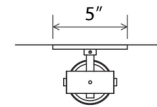

### Specifications

COLOR . . . . . Brushed Brass  
BODY FINISH . . . . . Brushed Brass  
WATTAGE . . . . . 6.5W  
DIMMER . . . . . Low Voltage Electronic  
DIMENSIONS . . . . . 5"W x 11.75"H x 4"D  
BULB INCLUDED . . . . . 1 x PAR20/Medium (E26)/6.5W/120V LED  
COUNTRY OF ORIGIN . . . . . United States