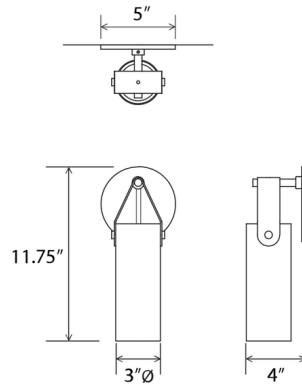

Specifications

COLOR Brushed Brass
 BODY FINISH Brushed Brass
 WATTAGE 6.5W
 DIMMER Low Voltage Electronic
 DIMENSIONS 5"W x 11.75"H x 4"D
 BULB INCLUDED 1 x PAR20/Medium (E26)/6.5W/120V LED
 COUNTRY OF ORIGIN United States

Technical Information

BEAM ANGLE 40°
 COLOR RENDERING 90 CRI
 LAMP COLOR 2700K
 LUMENS/WATT 100.00
 LUMINOUS FLUX 650 lumens

Shown in brushed brass / brushed brass

CLICK TO VIEW PRODUCT

Notes: