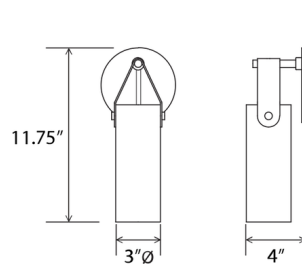

### Specifications

COLOR . . . . . Brushed Brass  
BODY FINISH . . . . . Brushed Brass  
WATTAGE . . . . . 6.5W  
DIMMER . . . . . Low Voltage Electronic  
DIMENSIONS . . . . . 5"W x 11.75"H x 4"D  
BULB INCLUDED . . . . . 1 x PAR20/Medium (E26)/6.5W/120V LED  
COUNTRY OF ORIGIN . . . . . United States

### Technical Information

BEAM ANGLE . . . . . 40°  
COLOR RENDERING . . . . . 90 CRI  
LAMP COLOR . . . . . 2700K  
LUMENS/WATT . . . . . 100.00  
LUMINOUS FLUX . . . . . 650 lumens

Shown in brushed brass / brushed brass