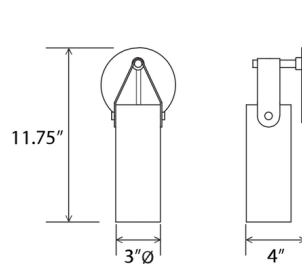

Specifications

COLOR	Textured White
BODY FINISH	Textured White
WATTAGE	6.5W
DIMMER	Low Voltage Electronic
DIMENSIONS	5"W x 11.75"H x 4"D
BULB INCLUDED	1 x PAR20/Medium (E26)/6.5W/120V LED
COUNTRY OF ORIGIN	United States

Technical Information

BEAM ANGLE	40°
COLOR RENDERING	90 CRI
LAMP COLOR	2700K
LUMENS/WATT	100.00
LUMINOUS FLUX	650 lumens

Shown in textured white / textured white

CLICK TO VIEW PRODUCT

Notes: