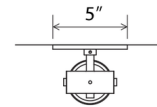

CLICK TO VIEW PRODUCT

Notes: