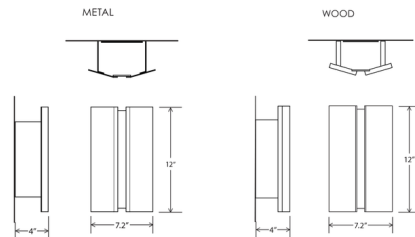

CLICK TO VIEW PRODUCT

Notes: