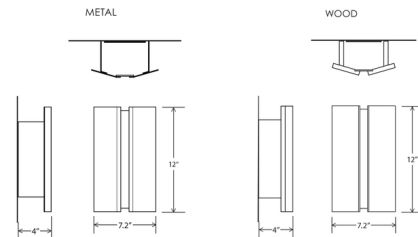

CLICK TO VIEW PRODUCT

Notes: