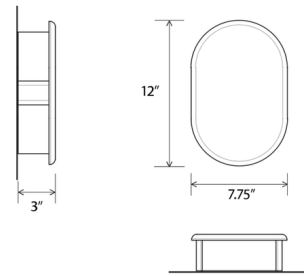

### Specifications

COLOR	Frosted Polymer
BODY FINISH	Walnut
WATTAGE	14W
DIMMER	Low Voltage Electronic
DIMENSIONS	7.75"W x 12"H x 3"D
INTEGRATED LED MODULE	1 x LED/14W/120-277V LED
COUNTRY OF ORIGIN	United States