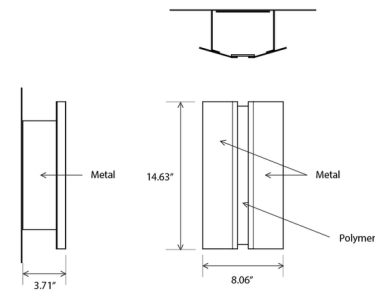

CLICK TO VIEW PRODUCT

Notes: