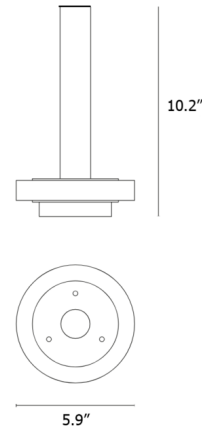

Shown in red / cantera cafe stone

Specifications

COLOR Cantera Cafe Stone
BODY FINISH Red
WATTAGE 5.5W
DIMMER Low Voltage Electronic
DIMENSIONS 5.906"W x 10.236"H
BULB INCLUDED 1 x MR16/GU10/5.5W/120V LED
COUNTRY OF ORIGIN Mexico