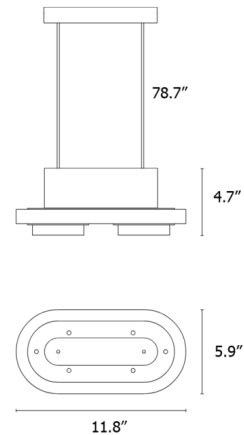

### Specifications

COLOR	Cantera Cafe Stone
BODY FINISH	Red
WATTAGE	11W
DIMMER	Low Voltage Electronic
DIMENSIONS	11.811"W x 5.906"H
BULB INCLUDED	2 x MR16/GU10/5.5W/120V LED
COUNTRY OF ORIGIN	Mexico