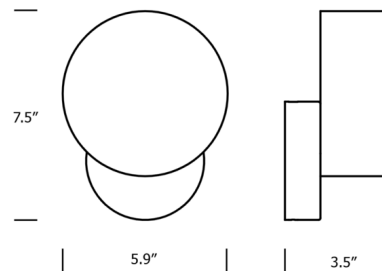

By davidpompa

Description

The Ambra Round Wall Light timeless geometrical form speaks to us about architecture. Full of character and strong lines, it is simply shaped and elegant. The proportions play with gravity, overlapping both materials. It becomes the center of attention with its warm and vibrant light. The unquestionable rich aesthetic of powder coated aluminum and stunning volcanic rock texture becomes a sculpture of light. Note: Includes a 4.72 inch junction box wall cover for U. S. junction box in white finish for Red and White sconces or black for Black sconce.

Shown in red / cantera cafe stone

Specifications

COLOR Cantera Cafe Stone
BODY FINISH Red
WATTAGE 9W
DIMMER Standard 120V
DIMENSIONS 5.906"W x 7.48"H x 3.34"D
BULB INCLUDED 1x LED/GX53/9W/120V LED
COUNTRY OF ORIGIN Mexico