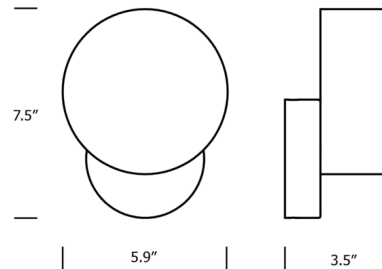

By davidpompa

Description

The Ambra Round Wall Light timeless geometrical form speaks to us about architecture. Full of character and strong lines, it is simply shaped and elegant. The proportions play with gravity, overlapping both materials. It becomes the center of attention with its warm and vibrant light. The unquestionable rich aesthetic of powder coated aluminum and stunning volcanic rock texture becomes a sculpture of light. Note: Includes a 4.72 inch junction box wall cover for U. S. junction box in white finish for Red and White sconces or black for Black sconce.

Shown in black / cantera cafe stone

Specifications

COLOR Cantera Cafe Stone
BODY FINISH Black
WATTAGE 9W
DIMMER Standard 120V
DIMENSIONS 5.906"W x 7.48"H x 3.34"D
BULB INCLUDED 1x LED/GX53/9W/120V LED
COUNTRY OF ORIGIN Mexico