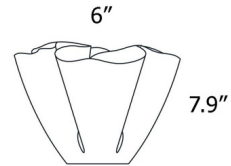

Description

The Cartoccio Vase brings a decorative beauty to your interior space. This elegant piece is made by hot folding a single sheet of glass, making each piece unique.

Shown in opal

Specifications

COLOR	Opal
BODY FINISH	N/A
WATTAGE	N/A
DIMMER	N/A
DIMENSIONS	6"W x 7.9"H
BULB	N/A
COUNTRY OF ORIGIN	Italy

CLICK TO VIEW PRODUCT

Notes: