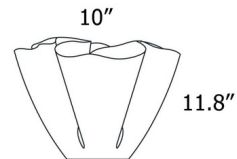

Description

The Cartoccio Vase brings a decorative beauty to your interior space. This elegant piece is made by hot folding a single sheet of glass, making each piece unique.

Shown in opal

Specifications

COLOR	Opal
BODY FINISH	N/A
WATTAGE	N/A
DIMMER	N/A
DIMENSIONS	6"W x 7.9"H
BULB	N/A
COUNTRY OF ORIGIN	Italy

CLICK TO VIEW PRODUCT

Notes: