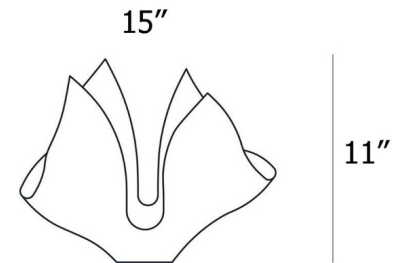

### Description

The Cartoccio Q Vase brings a decorative beauty to your interior space. This elegant piece is made by hot folding a single sheet of glass, making each piece unique.

Shown in transparent

### Specifications

COLOR	N/A
BODY FINISH	Transparent
WATTAGE	N/A
DIMMER	N/A
DIMENSIONS	15"W x 11"H
BULB	N/A
COUNTRY OF ORIGIN	Italy

CLICK TO VIEW PRODUCT

Notes: