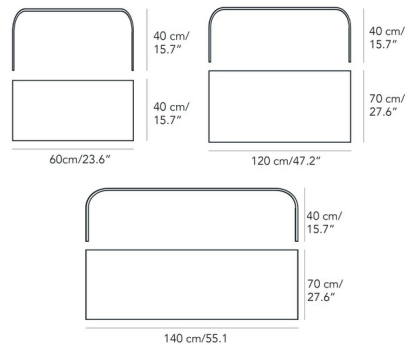

By Fontana Arte

Description

The Tavolino Curvo Coffee Table brings a simplistic elegance to your interior space. The single piece of thick glass is curved to add a modern pop to your room.

Shown in transparent

Specifications

COLOR	N/A
BODY FINISH	Transparent
WATTAGE	N/A
DIMMER	N/A
DIMENSIONS	23.6"W x 15.7"H x 15.7"D
BULB	N/A
COUNTRY OF ORIGIN	Italy

CLICK TO VIEW PRODUCT

Notes: