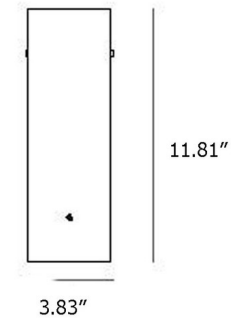

CLICK TO VIEW PRODUCT

Notes: