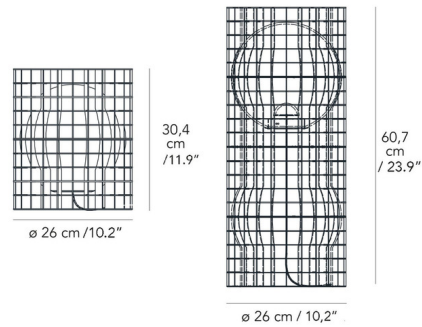

By Fontana Arte

Description

The Matrix Table Lamp brings a beautiful lit work of art to your interior space. The three dimensional metal frame circles a blown glass globe that casts warm shadows across your room in all directions. Dimmer switch is located on the cord.

Shown in white / white

Specifications

COLOR White
BODY FINISH White
WATTAGE 8W
DIMMER Included
DIMENSIONS 10.2"W x 11.9"H
INTEGRATED LED MODULE 1 x LED/8W/120V LED
COUNTRY OF ORIGIN Italy

Technical Information