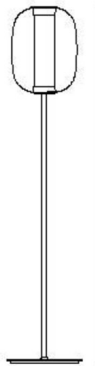

Lightology

lightology.com
866-954-4489
04-24-26

Project: _____

Company: _____

Location: _____ Fixture Type: _____

SPEC #: **FON1253895**

Approved On: _____ Approved By: _____

Meridiano Floor Lamp

By Fontana Arte

Description

The Meridiano Floor Lamp adds a sculptural beauty to your interior space. The refined curves of the blown glass diffuse the light emerging from the central cylinder, casting warm shadows across your room. Dimmer switch is located on the cord.

Specifications

COLOR Grey
BODY FINISH Black
WATTAGE 25W
DIMMER Included
DIMENSIONS 12.2"W x 66.9"H
INTEGRATED LED MODULE 1 x LED/25W/120V LED
COUNTRY OF ORIGIN Italy

Technical Information

COLOR RENDERING 90 CRI
LAMP COLOR 2700K
LUMENS/WATT 116.00
LUMINOUS FLUX 2900 lumens

Shown in black / grey

170 cm/66.9"

ø 31 cm/12.2"

CLICK TO VIEW PRODUCT

Notes: