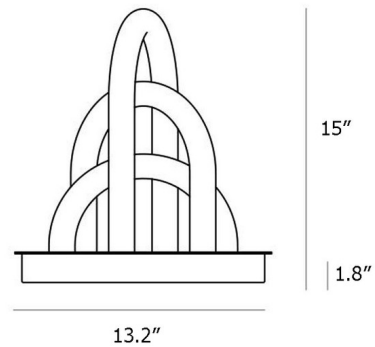

CLICK TO VIEW PRODUCT

Notes: