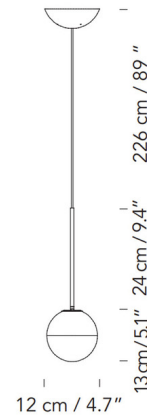

CLICK TO VIEW PRODUCT

Notes: